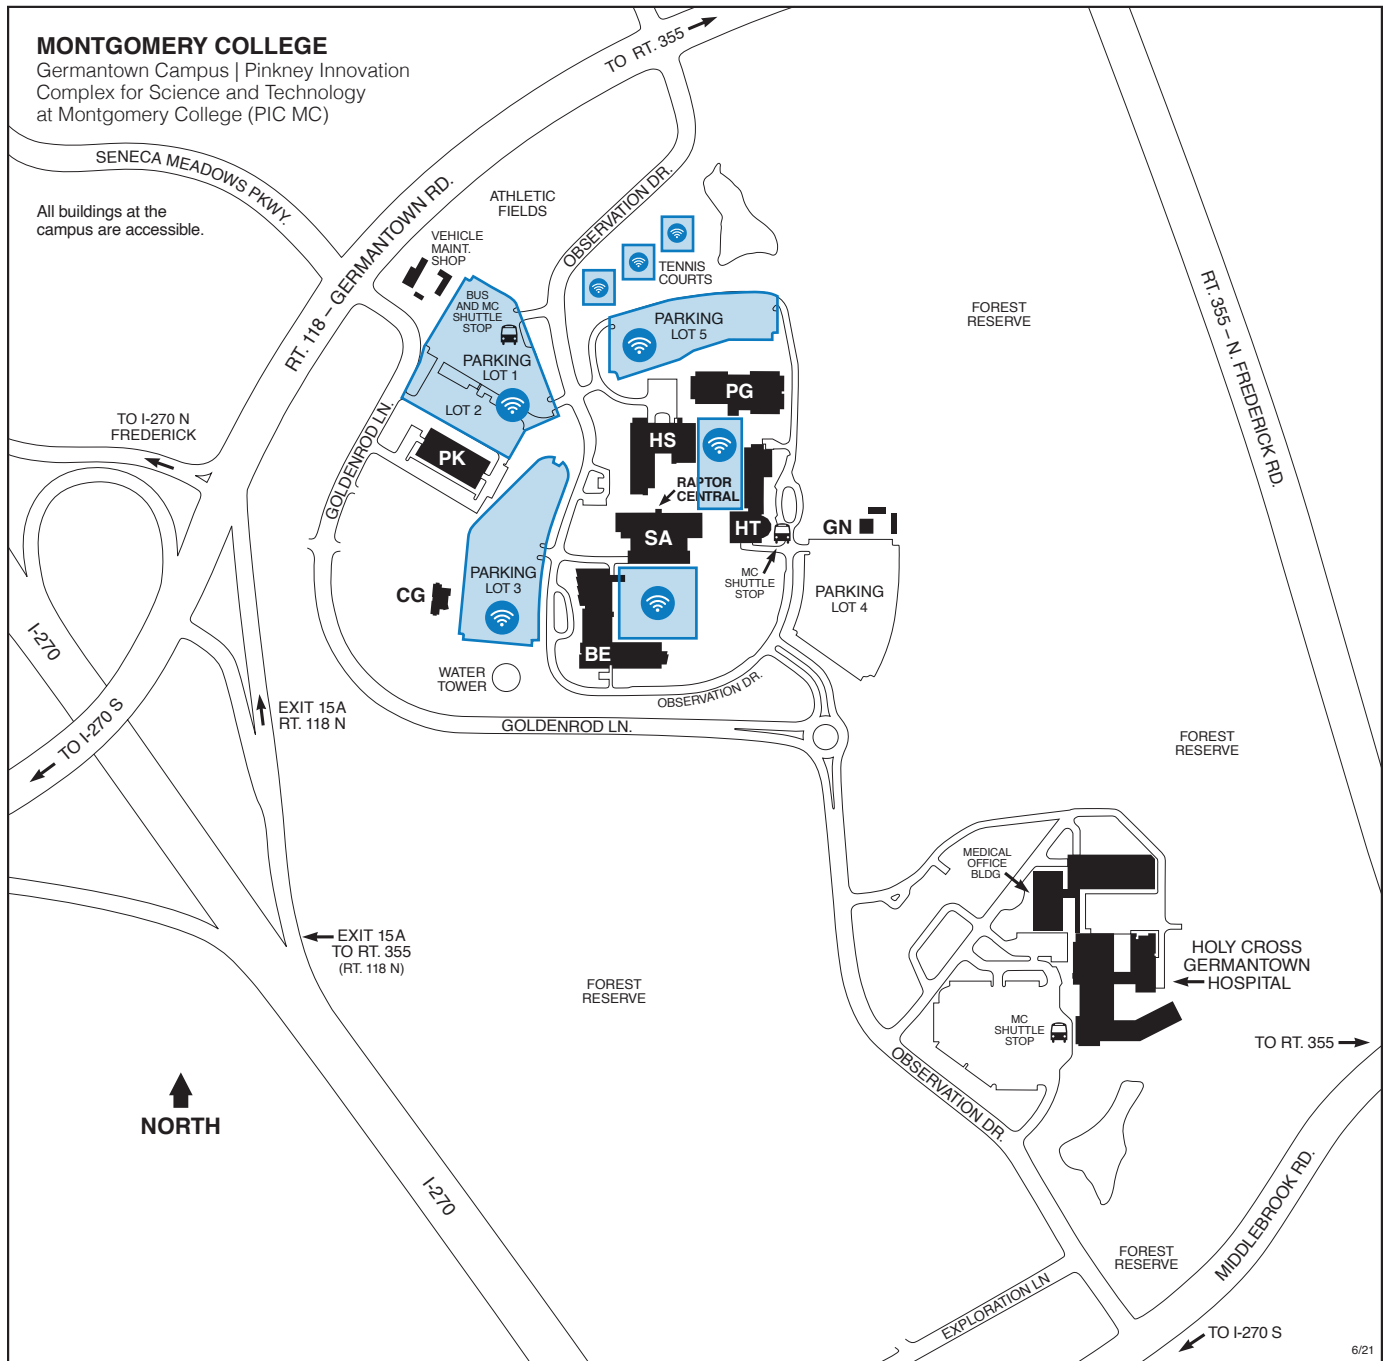

MONTGOMERY COLLEGE

Germantown Campus | Pinkney Innovation Complex for Science and Technology (PIC MC)

MC MONTGOMERY COLLEGE
Germantown Campus | Pinkney Innovation Complex for Science and Technology at Montgomery College (PIC MC)
20200 Observation Drive
Germantown, MD 20876
240-567-7711
Public Safety: 240-567-3333 (24/7)
montgomerycollege.edu/safety
montgomerycollege.edu/maps

Legend of Campus Buildings
(as of June 2021)

- BE** Bioscience Education Center
 - Conference Center
- CG** Child Care Center
 - Center for Early Education (CEE)
- GN** Greenhouse

- HS** Humanities and Social Sciences Building
 - Bookstore
 - Cafeteria
 - Library
 - Workforce Development and Continuing Education (WDCE)
- HT** High Technology and Science Center
 - Globe Hall
- PG** Physical Education Building

- PK** Paul Peck Academic and Innovation Building
 - Germantown Innovation Center
- SA** Dr. DeRionne P. Pollard Student Affairs and Science Building
 - Counseling and Advising
 - Disability Support Services
 - Financial Aid Office
 - Public Safety Office
 - Raptor Central (Admissions, Enrollment, Visitor Services)
 - Records and Registration Office
 - Student Life Office