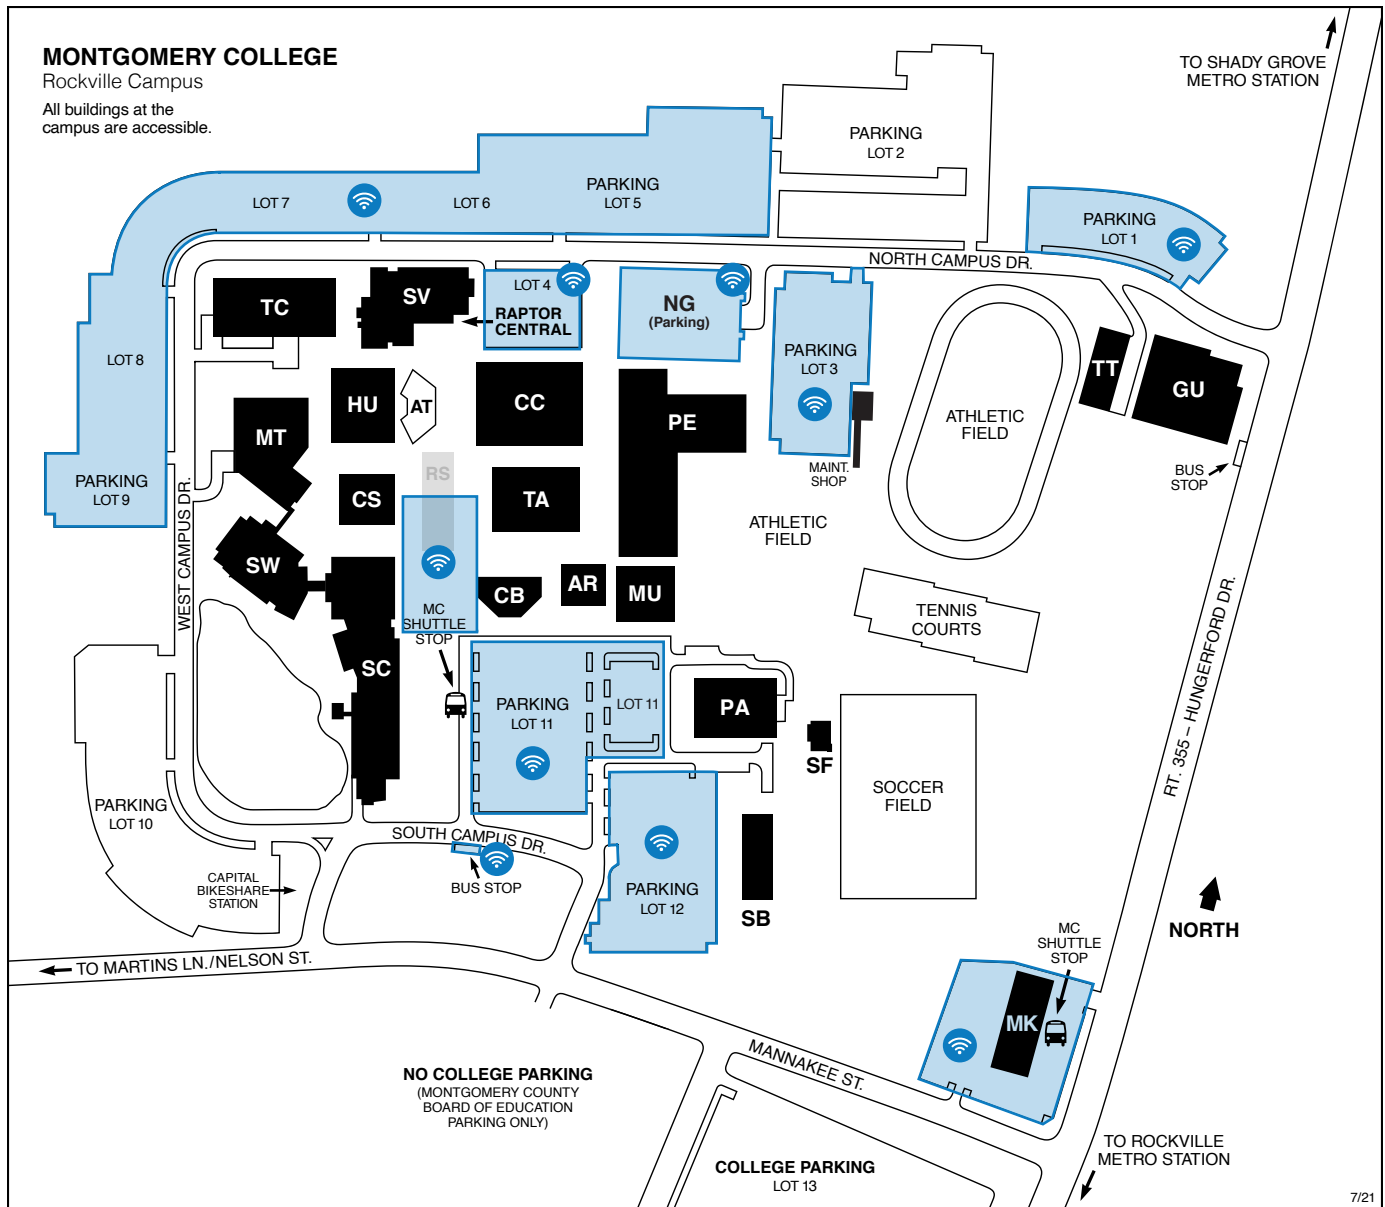

# MONTGOMERY COLLEGE

## Rockville Campus

### Legend of Campus Buildings

(as of July 2021)

- AR Paul Peck Art Building
- AT Amphitheatre
- CB Counseling and Advising Building
- CC Campus Center
  - Bookstore
  - Cafeteria
  - Workforce Development and Continuing Education (WDCE)
- CS Computer Science Building
- GU Homer S. Gudelsky Institute for Technical Education
- HU Humanities Building

- SV Long Nguyen and Kimmy Duong Student Services Center
  - Counseling and Advising
  - Disability Support Services
  - Financial Aid Office
  - Public Safety Office
  - Raptor Central (Admissions, Enrollment, Visitor Services)
  - Records and Registration Office
  - Student Life Office
- SW Science Center West
- TA Theatre Arts Building
- TC Technical Center
- TT Interim Technical Training Center