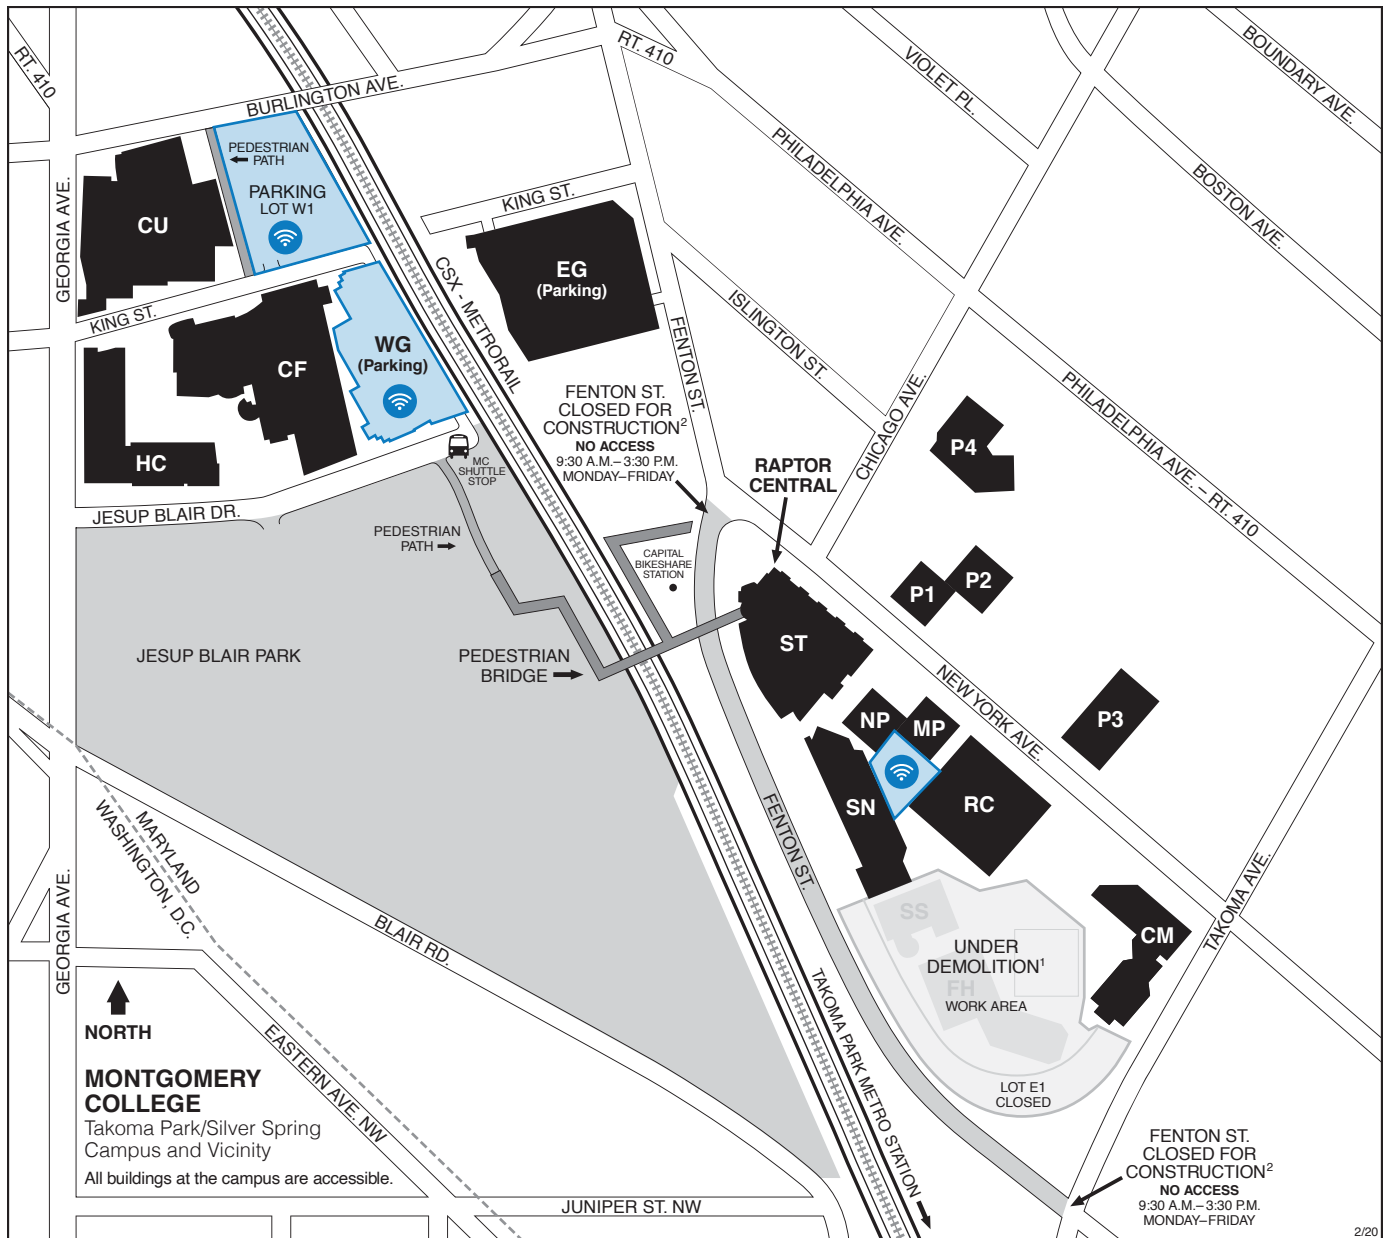

MONTGOMERY COLLEGE

Takoma Park/Silver Spring Campus and Vicinity

MC MONTGOMERY COLLEGE
Takoma Park/Silver Spring Campus
7600 Takoma Avenue
Takoma Park, MD 20912
240-567-1300; TTY 301-587-7207
Public Safety: 240-567-3333 (24/7)
montgomerycollege.edu/safety
montgomerycollege.edu/maps

1. **Legend of Campus Buildings**
   (as of February 2020)
2. **CF** The Morris and Gwendolyn Cafritz Foundation Arts Center
     - Refugee Training Center
     - Workforce Development and Continuing Education (WDCE)
   - **CM** Catherine F. Scott Commons
   - **CU** Cultural Arts Center
   - **EG** East Garage (parking)
   - **HC** ~~Science~~ Center
   - **MP** Mathematics Pavilion
   - **NP** North Pavilion
   - **P1** Pavilion One

- **P2** Pavilion Two
- **P3** Pavilion Three
- **P4** Pavilion Four
- **RC** Resource Center
  - Library
- **SN** Science North Building
- **ST** Charlene R. Nunley Student Services Center
  - Bookstore
  - Cafeteria
  - Counseling and Advising
  - Records and Registration Office
  - Financial Aid Office

1. Public Safety Office
   - Raptor Central (Admissions, Enrollment, Visitor Services)
   - Student Life Office
2. **WG** West Garage (parking)

¹ Falcon Hall (FH), Science South Building (SS), the tennis courts, and parking lot E1 are closed for demolition as of June 2019; site is slated for construction of the Catherine and Isiah Leggett Math and Science Building. For details, visit montgomerycollege.edu/tpss-design.

² Fenton Street will be closed for construction from 9:30 a.m. to 3:30 p.m., Monday through Friday. The sidewalk will remain open.