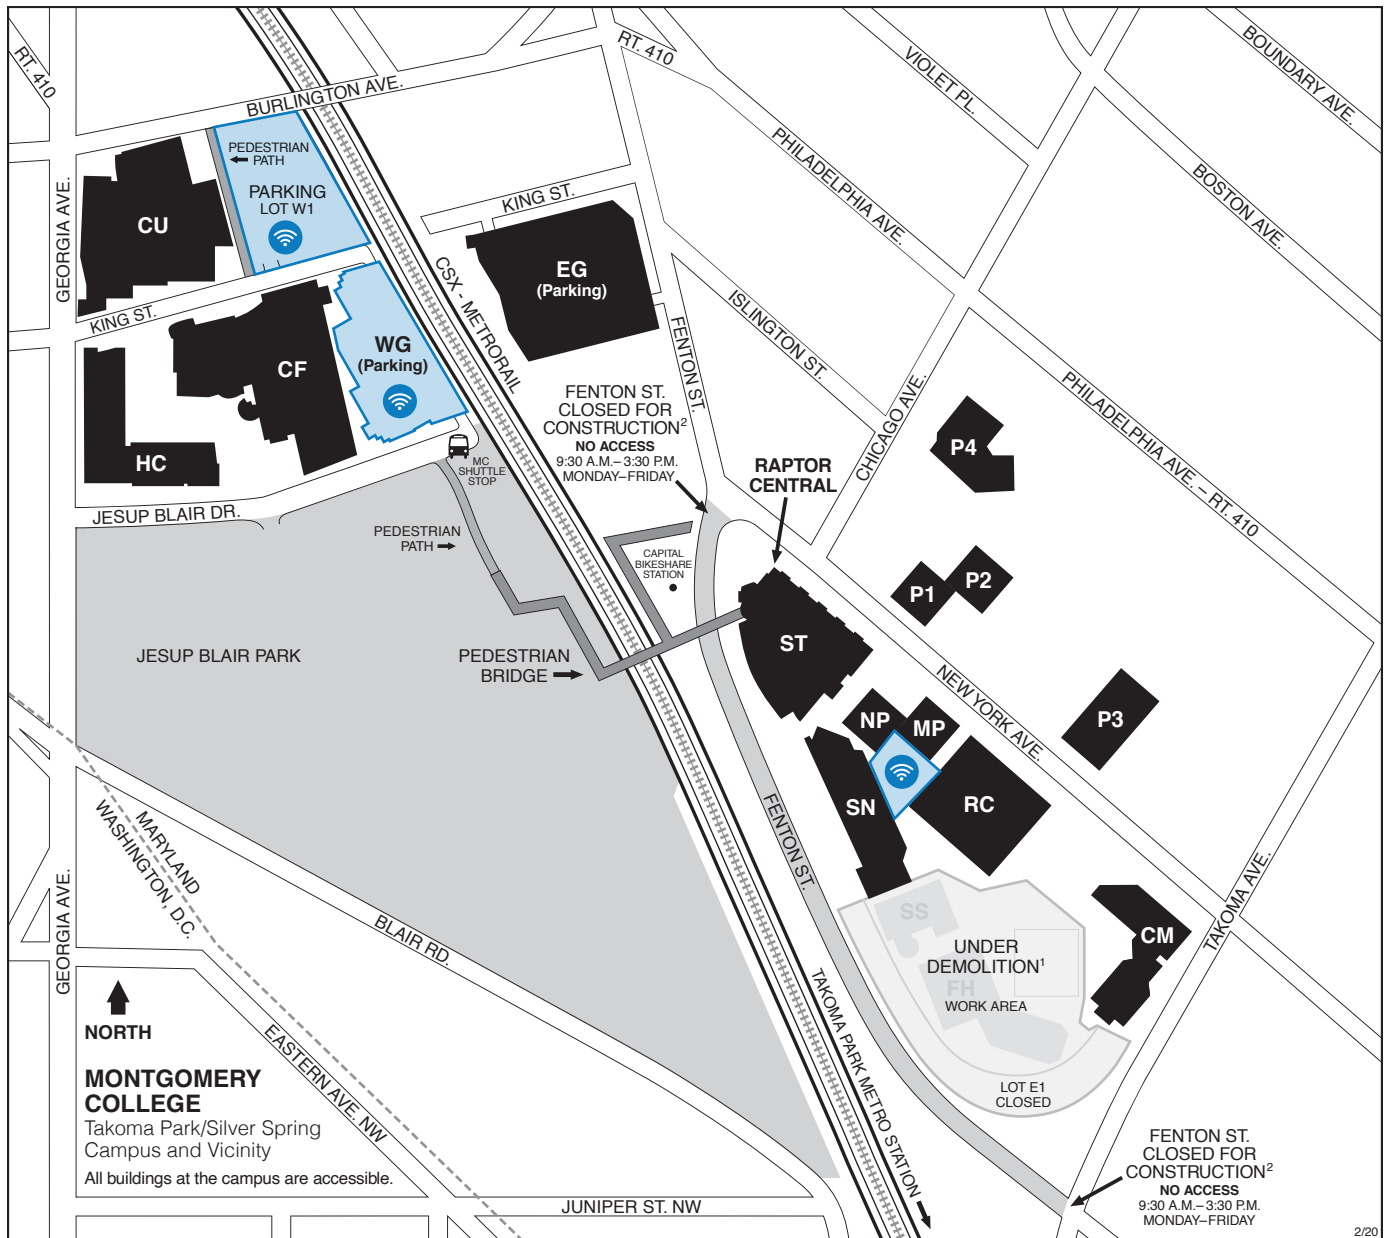

MONTGOMERY COLLEGE

Takoma Park/Silver Spring Campus and Vicinity

MC MONTGOMERY COLLEGE
Takoma Park/Silver Spring Campus
7600 Takoma Avenue
Takoma Park, MD 20912
240-567-1300; TTY 301-587-7207
Public Safety: 240-567-3333 (24/7)
montgomerycollege.edu/safety
montgomerycollege.edu/maps

1. **Legend of Campus Buildings**
   (as of February 2020)
2. **CF** The Morris and Gwendolyn Cafritz Foundation Arts Center
     - Refugee Training Center
     - Workforce Development and Continuing Education (WDCE)
   - **CM** Catherine F. Scott Commons
   - **CU** Cultural Arts Center
   - **EG** East Garage (parking)
   - **HC** Sciences Health Center
   - **MP** Mathematics Pavilion
   - **NP** North Pavilion
   - **P1** Pavilion One

- **P2** Pavilion Two
- **P3** Pavilion Three
- **P4** Pavilion Four
- **RC** Resource Center
  - Library
- **SN** Science North Building
- **ST** Charlene R. Nunley Student Services Center
  - Bookstore
  - Cafeteria
  - Counseling and Advising
  - Records and Registration Office
  - Financial Aid Office

1. Public Safety Office
   - Raptor Central (Admissions, Enrollment, Visitor Services)
   - Student Life Office
2. **WG** West Garage (parking)

¹ Falcon Hall (FH), Science South Building (SS), the tennis courts, and parking lot E1 are closed for demolition as of June 2019; site is slated for construction of the Catherine and Isiah Leggett Math and Science Building. For details, visit montgomerycollege.edu/tpss-design.

² Fenton Street will be closed for construction from 9:30 a.m. to 3:30 p.m., Monday through Friday. The sidewalk will remain open.